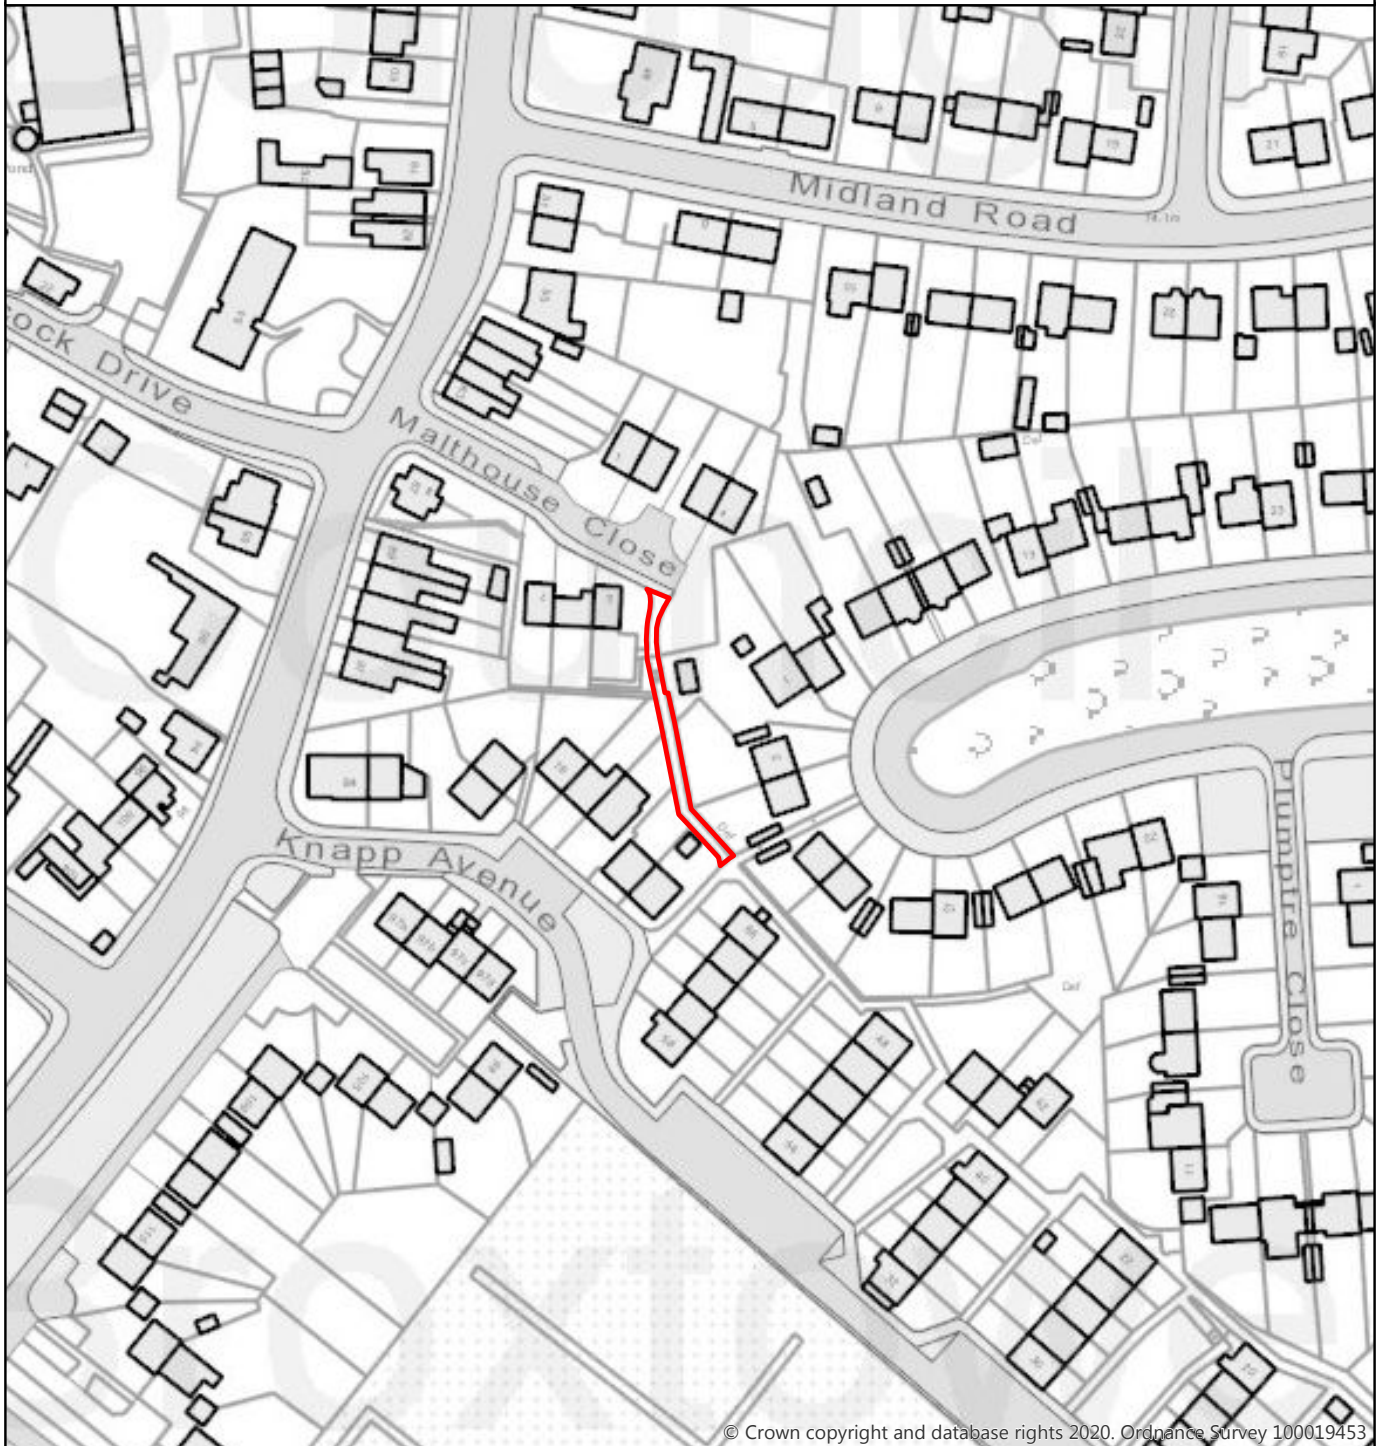

Broxtowe Borough Council PSPO

Rear of Knapp Avenue & Plumtre Way
leading to Malthouse Close

**Broxtowe
Borough
COUNCIL**

Not to Scale

You are not permitted to copy, sub-license, distribute or sell any of this data to third parties in any form.

NOTES AND INFORMATION

 Restricted Area